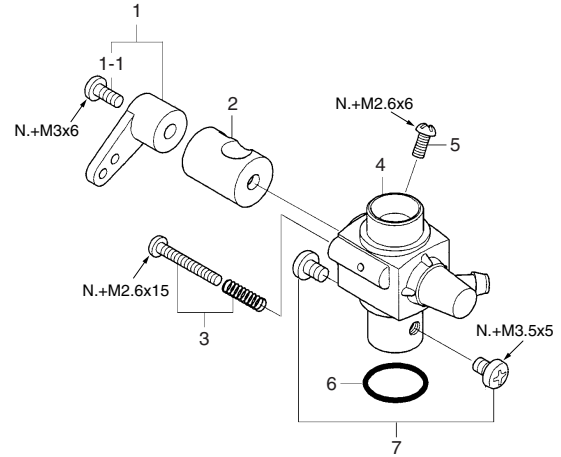

## MAX-40LA (13380) MAX-40LA (Silver) (13381) TYPE 40D (24081000)

\* Type of screw  
C...Cap Screw M...Oval Fillister-Head Screw T...Tapping Screw  
F...Flat Head Screw N...Round Head Screw S...Set Screw

No.	Code No.	Description
1	24004000	Cylinder Head (Midnight Blue)
	24004010	Cylinder Head (Natural)
2	24003010	Cylinder & Piston Assembly
3	23356000	Piston Pin
4	24005000	Connecting Rod
5	24081000	Carburettor Complete (40D)
6	23210007	Propeller Nut
7	24009000	Propeller Washer
8	24008000	Drive Hub
9	22020001	Thrust Washer
10	24001001	Crankcase (Midnight Blue)
	24001011	Crankcase (Natural)
11	23302000	Crankshaft
12	23364000	Gasket Set
13	24007110	Cover Plate
14	26582900	Needle Valve Assembly
14-1	24081970	Needle Assembly
14-2	24981837	"O" Ring (2pcs.)
14-3	26381501	Set Screw
14-4	26711305	Ratchet Spring
14-5	26582910	Needle Valve Body
14-6	26582920	Needle Valve Body Retaining Screw
15	24007120	Needle Valve Assembly Bracket
16	24013000	Screw Set
	23325020	E-3030 Silencer Assembly
	22681957	Exhaust Pressure Nipple
	23325320	Assembly Screw
	23325400	Retaining Screw (N.+M3x30 2pcs.)

No.	Code No.	Description
1	21281410	Throttle Lever Assembly
1-1	22081313	Throttle Lever Retaining Screw
2	24081200	Carburetor Rotor
3	24081600	Air-bleed Screw
4	24081100	Carburetor Body
5	24081300	Throttle Stop Screw
6	22615000	Carburetor Rubber Gasket
7	23081706	Carburetor Retaining Screw

### O.S. GENUINE PARTS & ACCESSORIES

Code No.	Description
71906200	Radial Motor Mount
23024009	1/4"-28 (L) Spinner Nut
72200080	Needle Valve Extension Cable Set
73101000	Long Propeller Nut Set
73101020	1/4"-M5 Propeller Nut Set For Truturn Spinner
23325060	LA Series Colored Silencer E-3030 Blue
23325030	E-3030S Super Silencer
23325100	Silencer Extension Adaptor (Width 17.5mm)
71531000	Non-Bubble Weight
72403050	Super Filter (L)
79870040	M4 Blind Nut (10pcs.)
55500003	M4 Lock Washer (10sets.)
71521000	Long Socket Wrench With Plug Grip